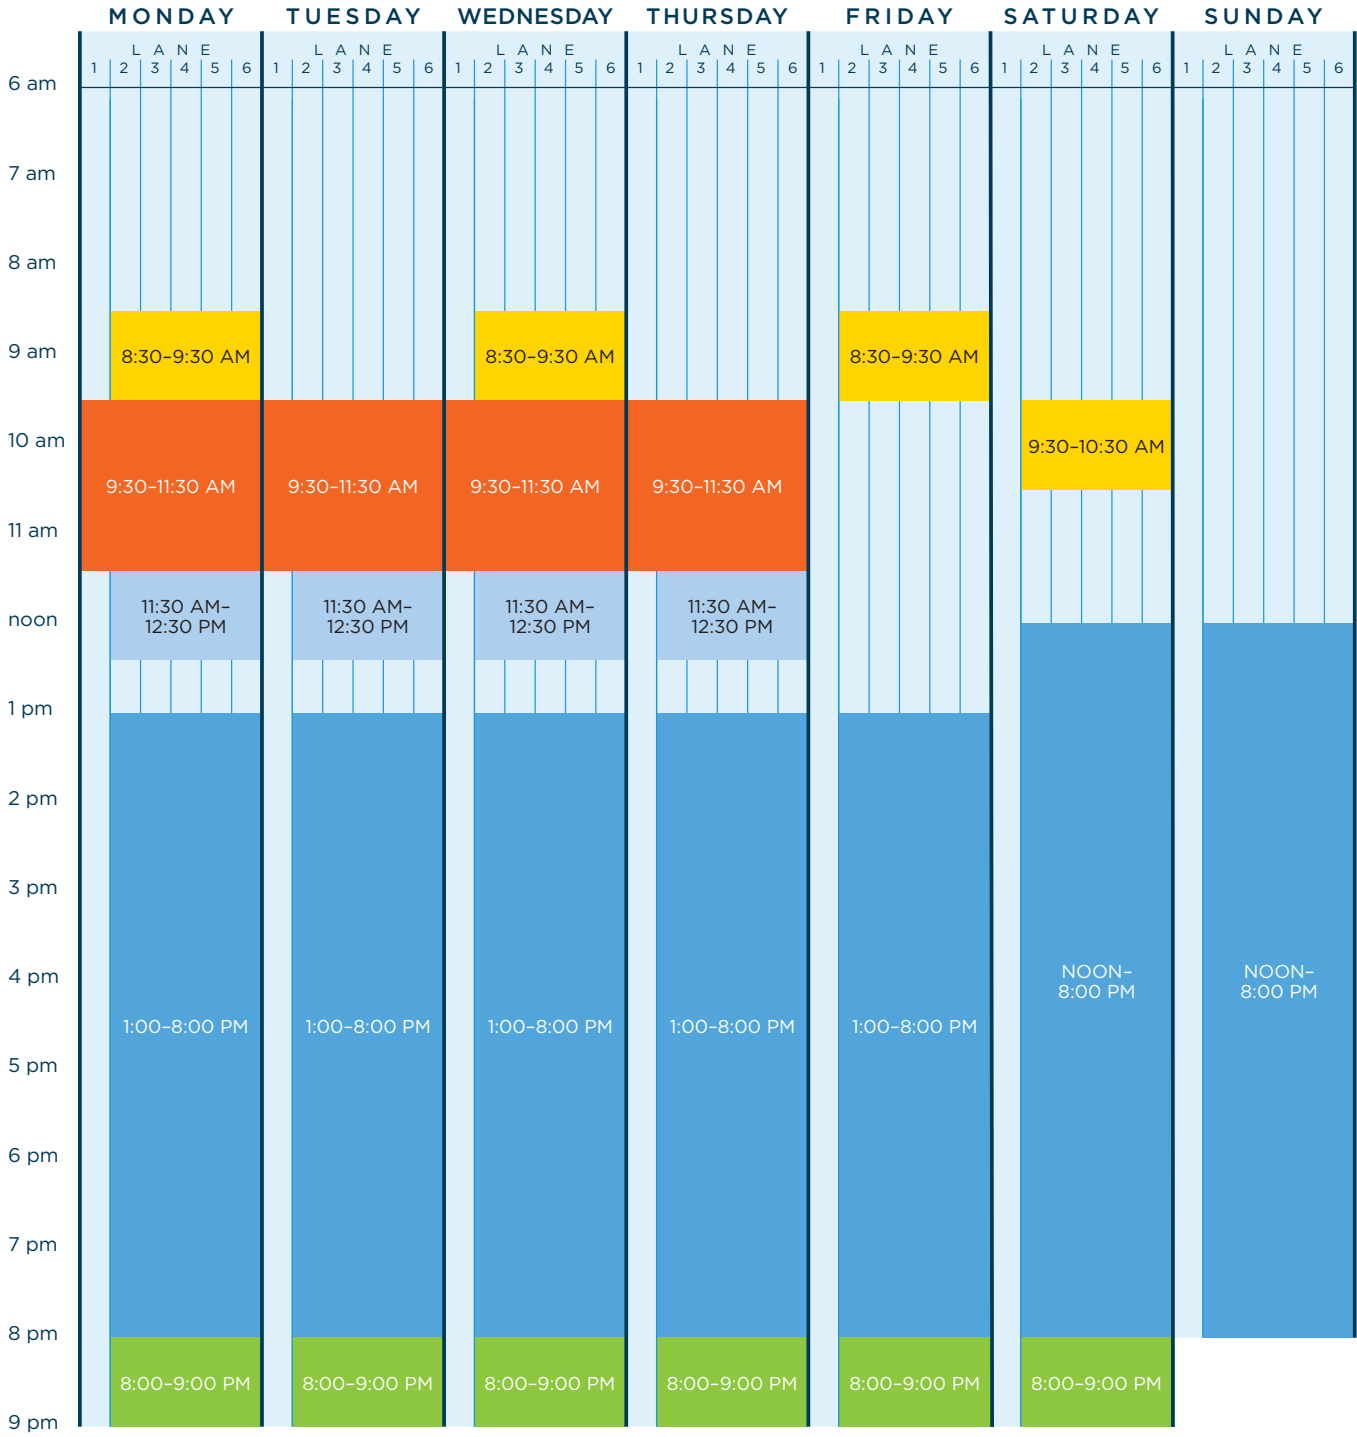

Pool Schedule

MAY

Pool Schedule

JUNE 1 - JUNE 23

JUNE 24 - AUGUST 10

Pool Schedule

AUGUST 11 - LABOR DAY

SEPTEMBER (AFTER LABOR DAY)

LAP SWIM
 WATER FITNESS
 RECREATIONAL SWIM (no lifeguard on duty)