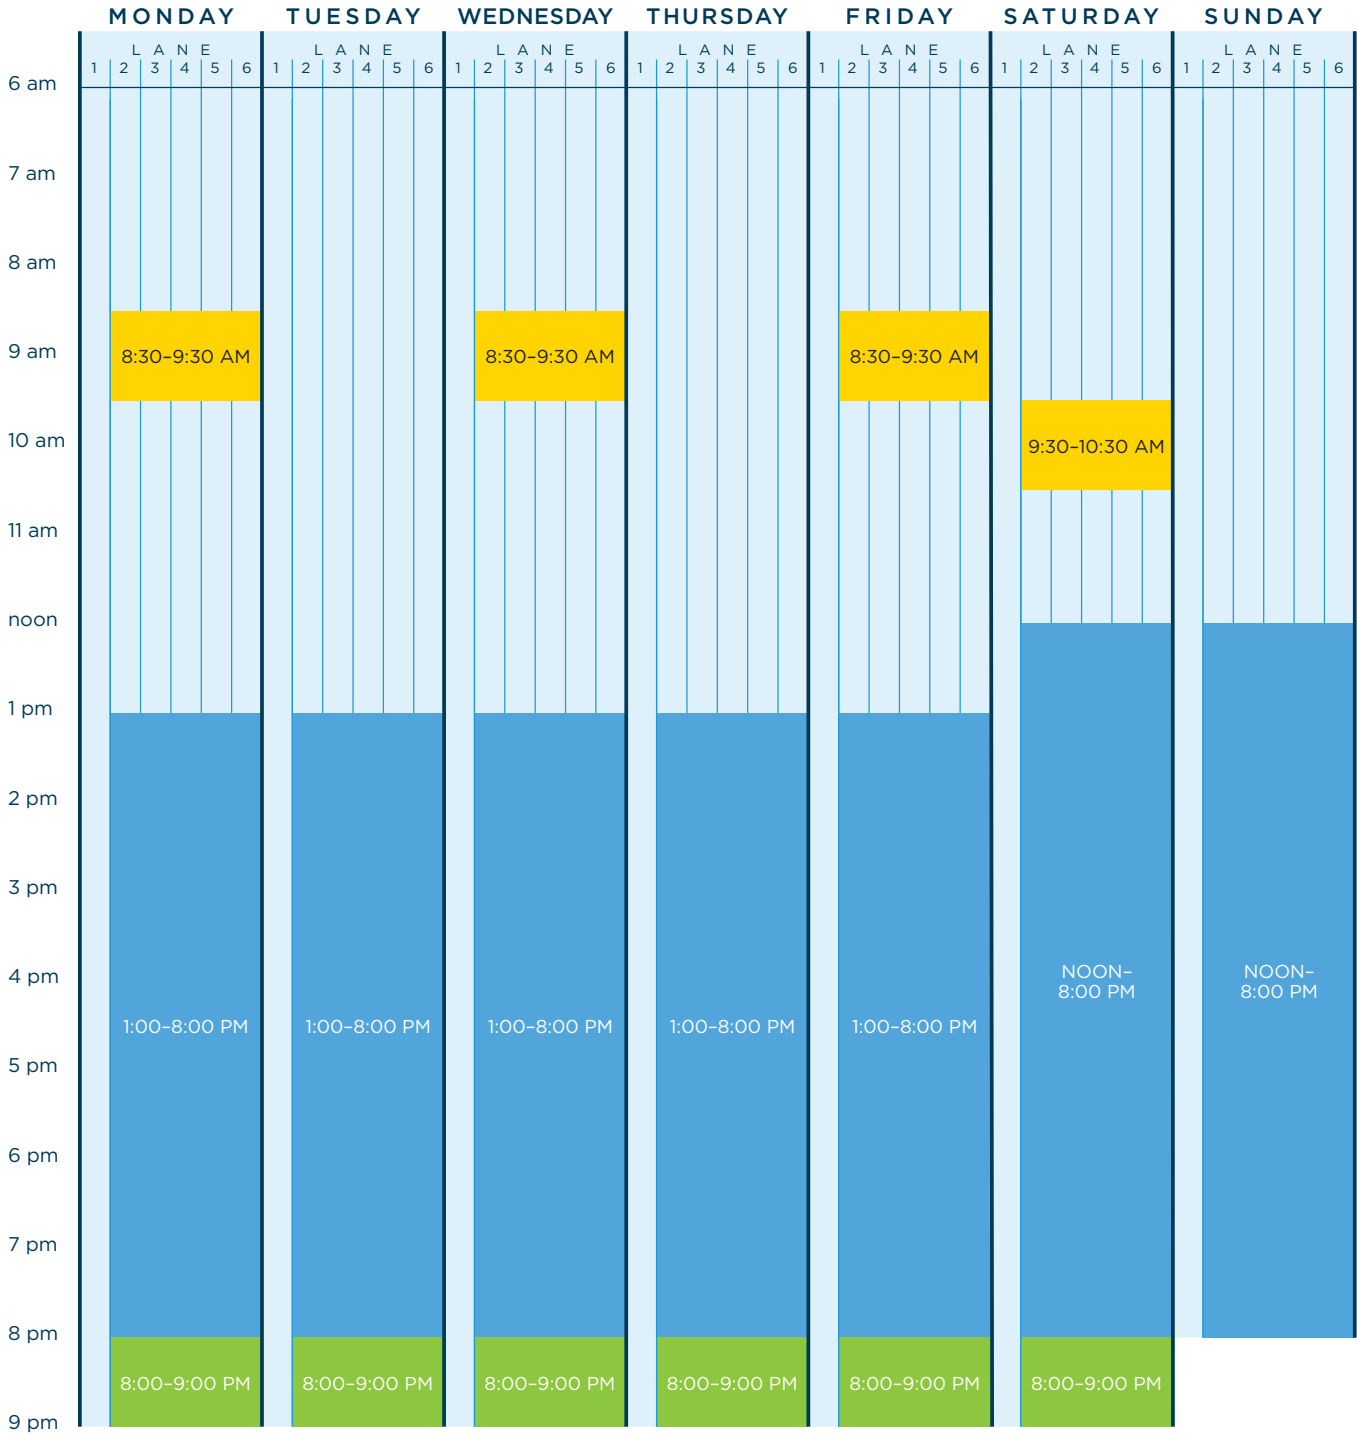

Pool Schedule

MAY

Pool Schedule

JUNE 1 - JUNE 23

JUNE 24 - AUGUST 10

Pool Schedule

AUGUST 11 - LABOR DAY

SEPTEMBER (AFTER LABOR DAY)

LAP SWIM
 WATER FITNESS
 RECREATIONAL SWIM (no lifeguard on duty)