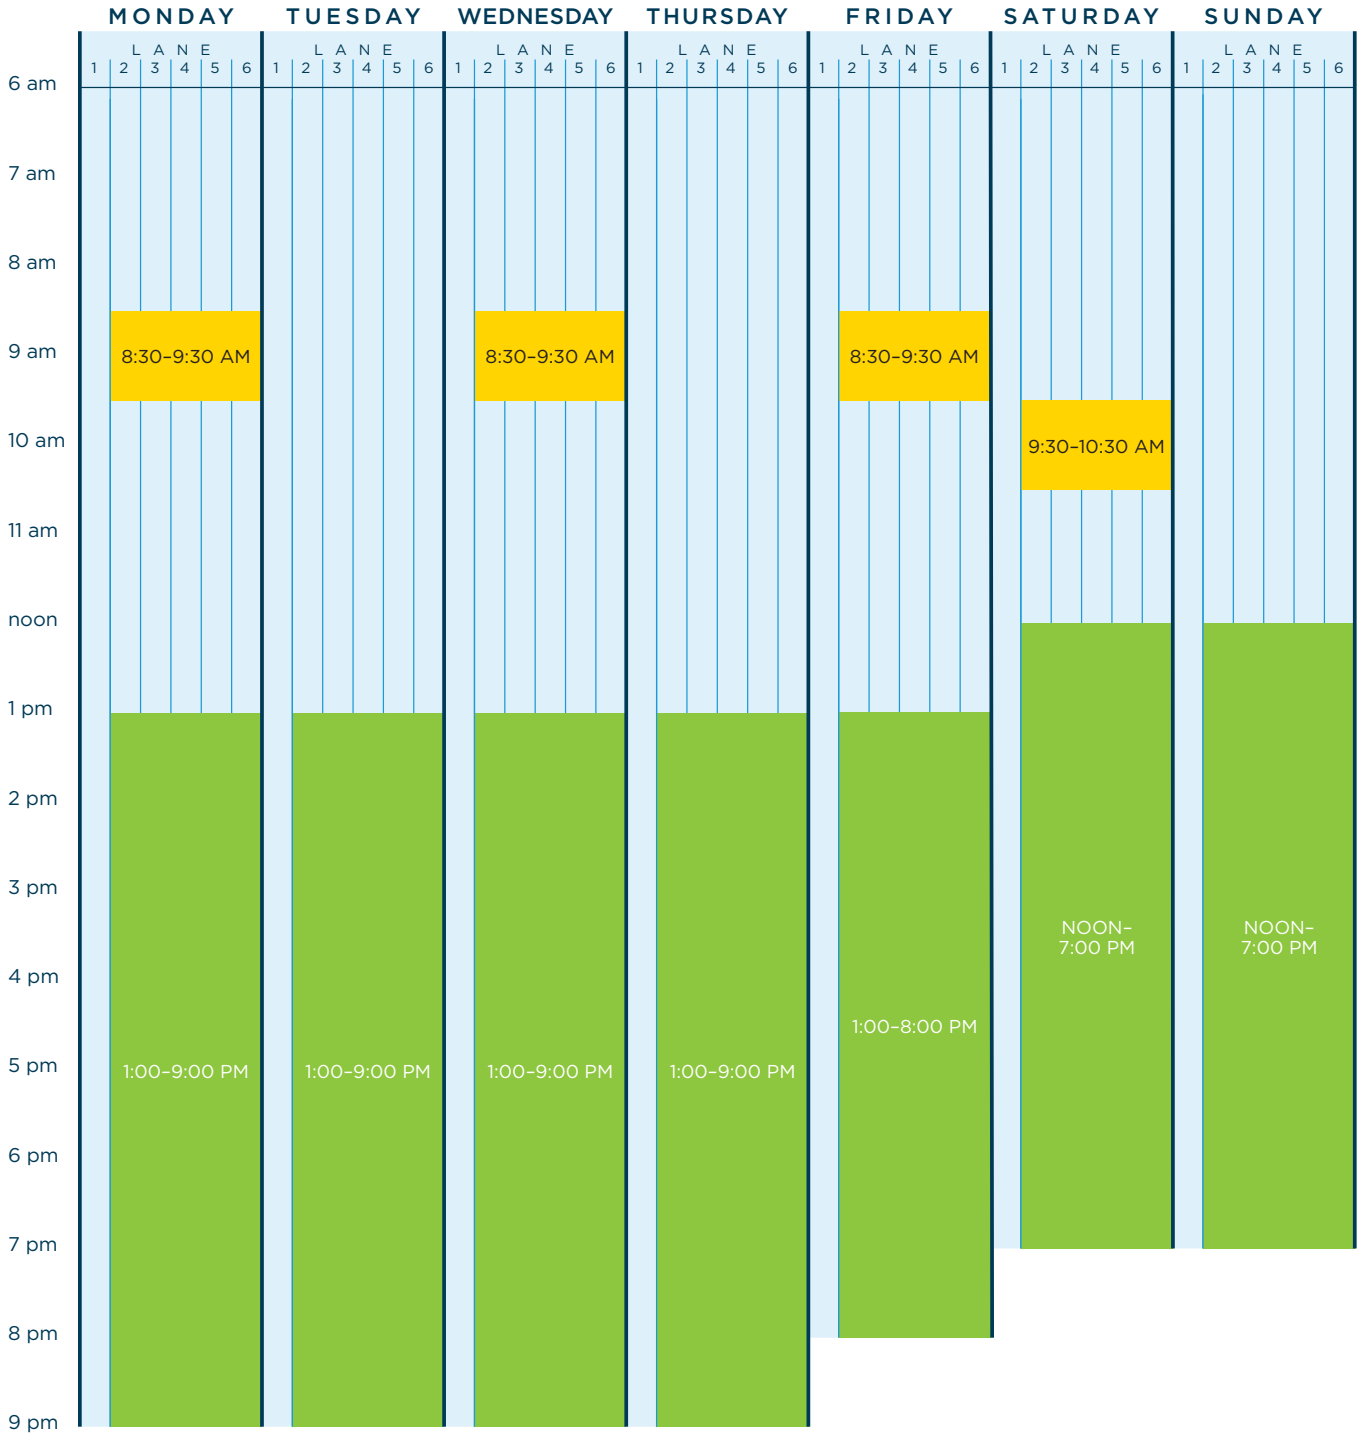

Pool Schedule

MAY

Pool Schedule

JUNE 1 - JUNE 23

JUNE 24 - AUGUST 10

Pool Schedule

AUGUST 11 - LABOR DAY

SEPTEMBER (AFTER LABOR DAY)

LAP SWIM
 WATER FITNESS
 RECREATIONAL SWIM (no lifeguard on duty)