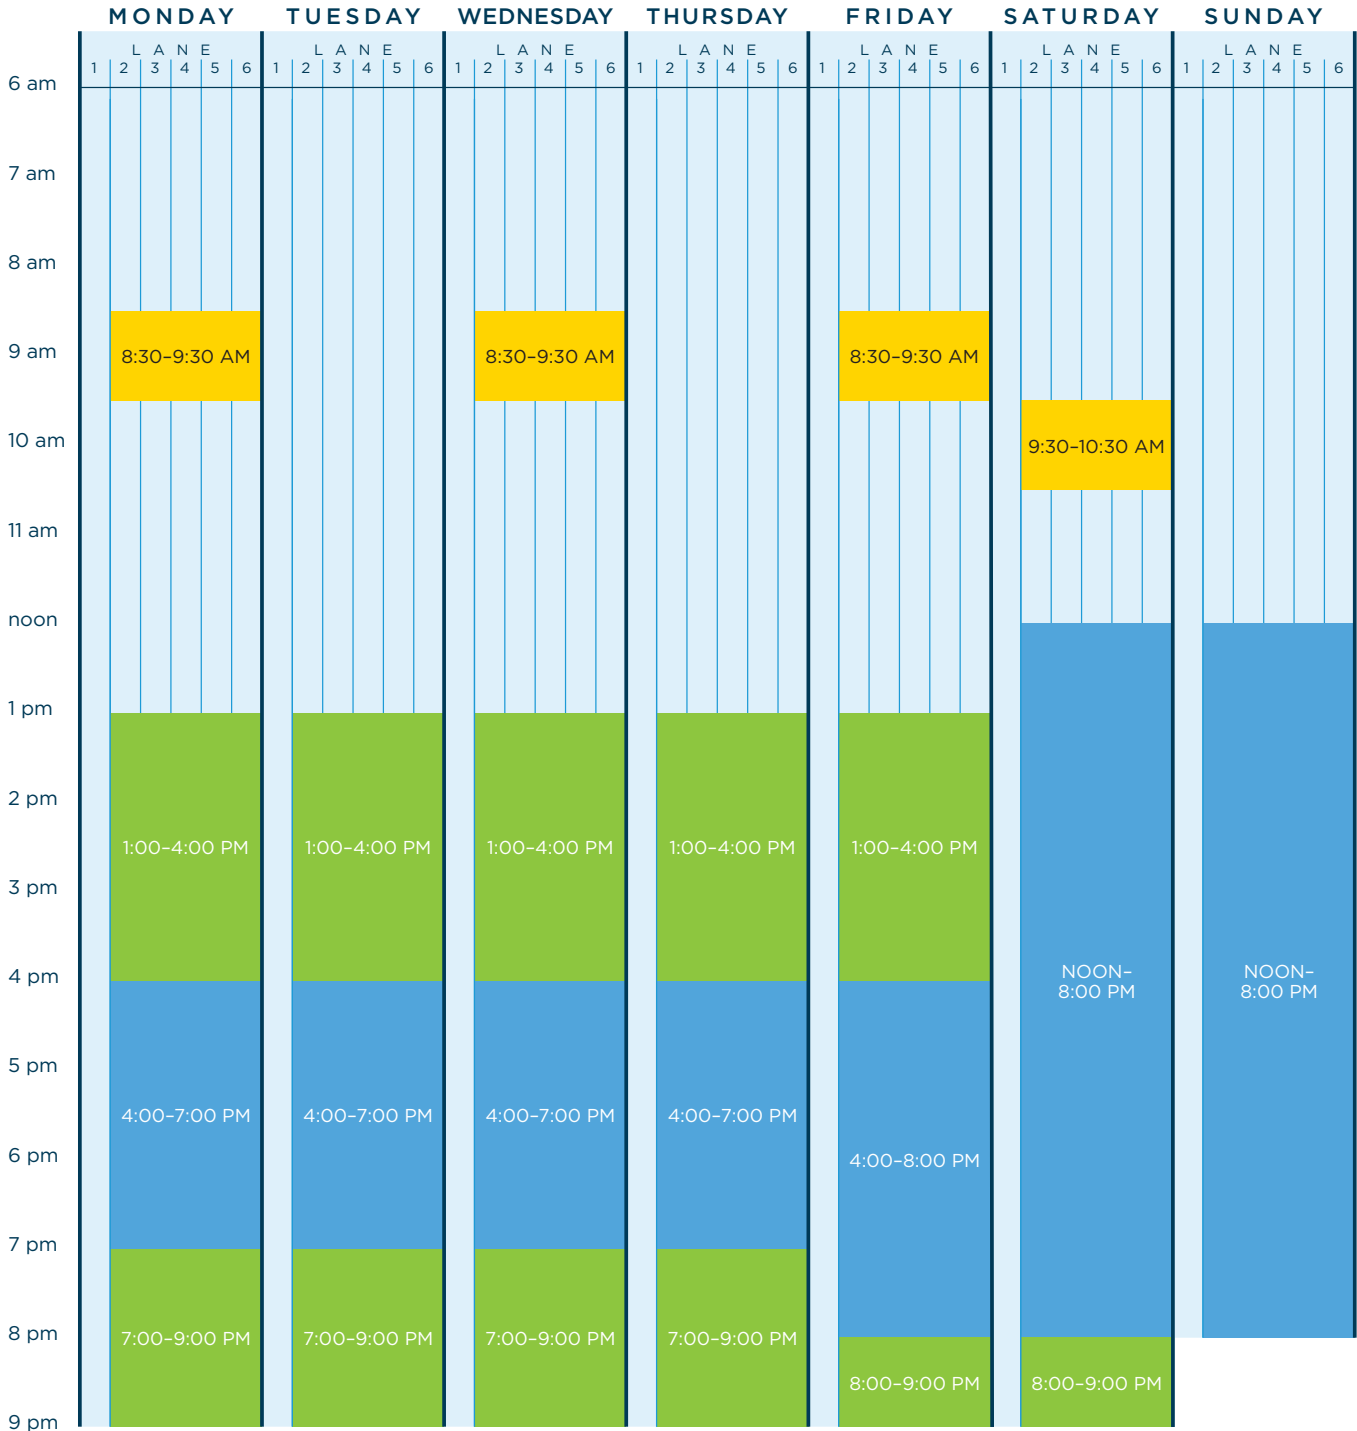

Pool Schedule

MAY

Pool Schedule

JUNE 1 - JUNE 23

JUNE 24 - AUGUST 10

Pool Schedule

AUGUST 11 - LABOR DAY

SEPTEMBER (AFTER LABOR DAY)

LAP SWIM
 WATER FITNESS
 RECREATIONAL SWIM (no lifeguard on duty)