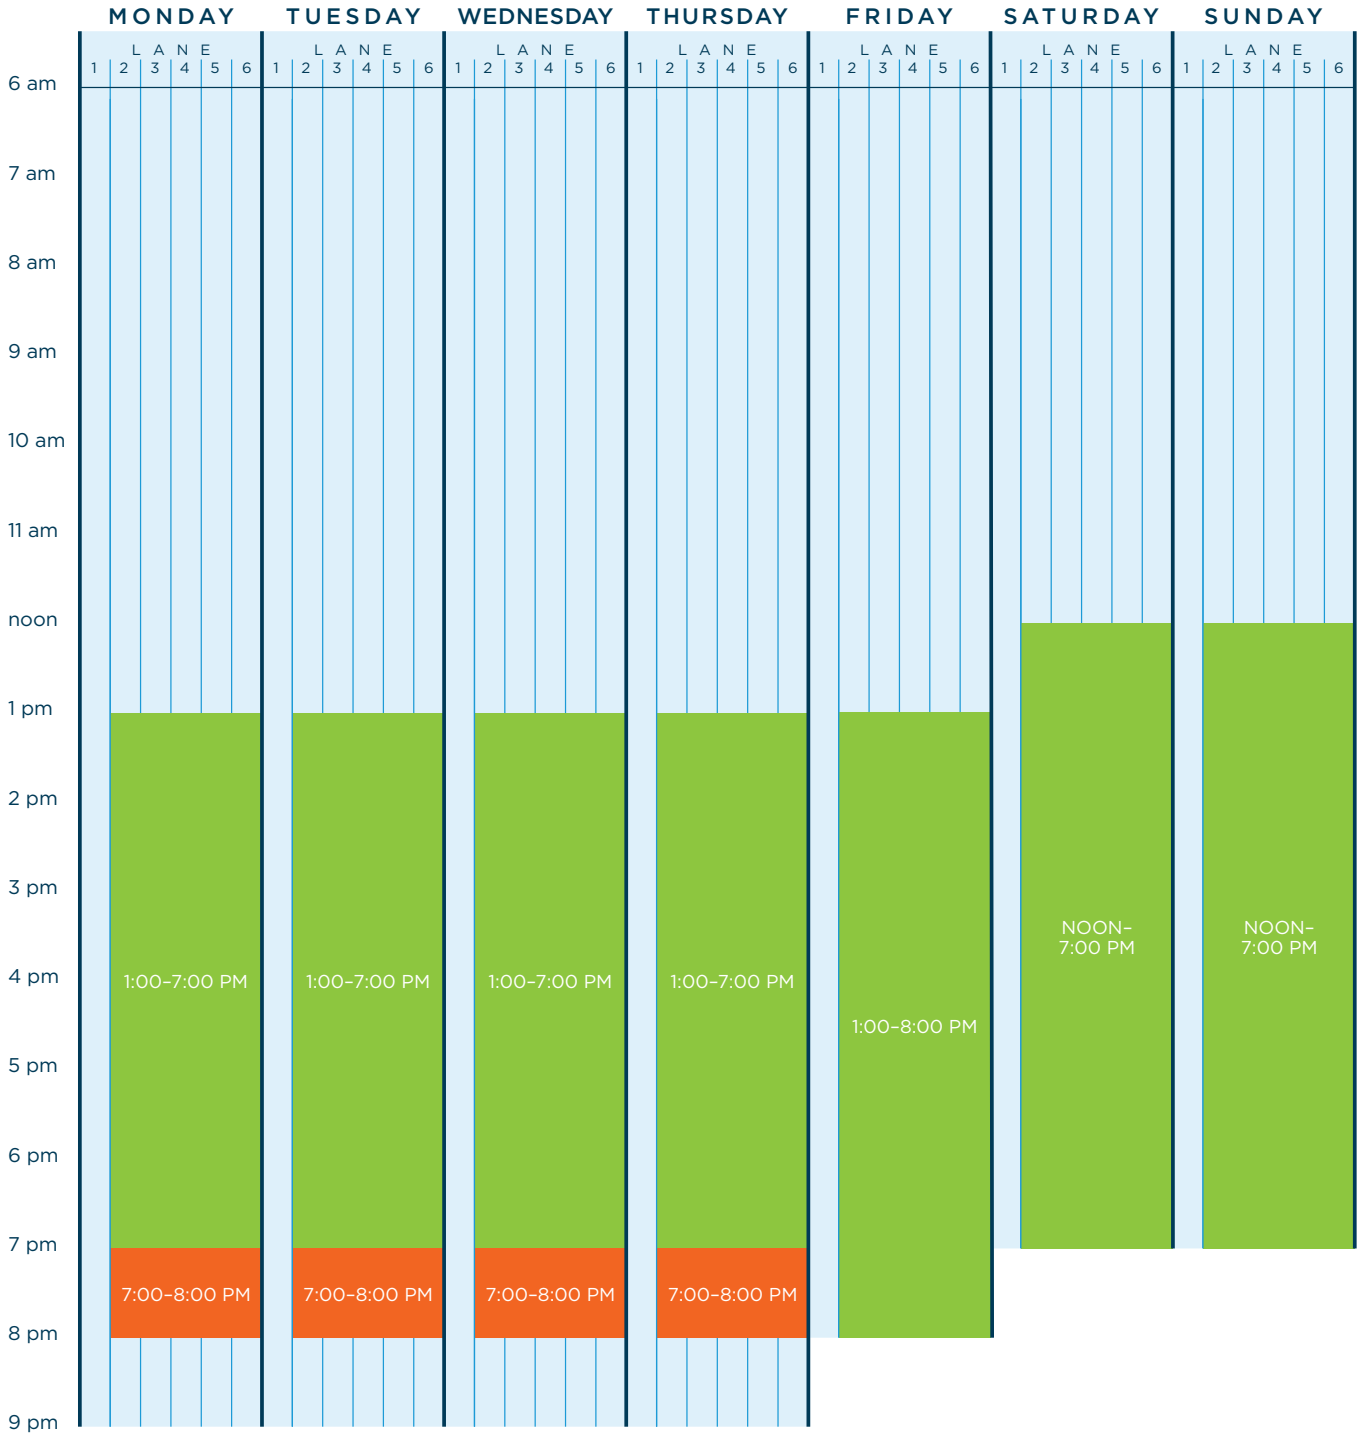

Pool Schedule

MAY

Pool Schedule

JUNE 1 - JUNE 23

JUNE 24 - AUGUST 10

Pool Schedule

AUGUST 11 - LABOR DAY

SEPTEMBER (AFTER LABOR DAY)

LAP SWIM
 WATER FITNESS
 RECREATIONAL SWIM (no lifeguard on duty)